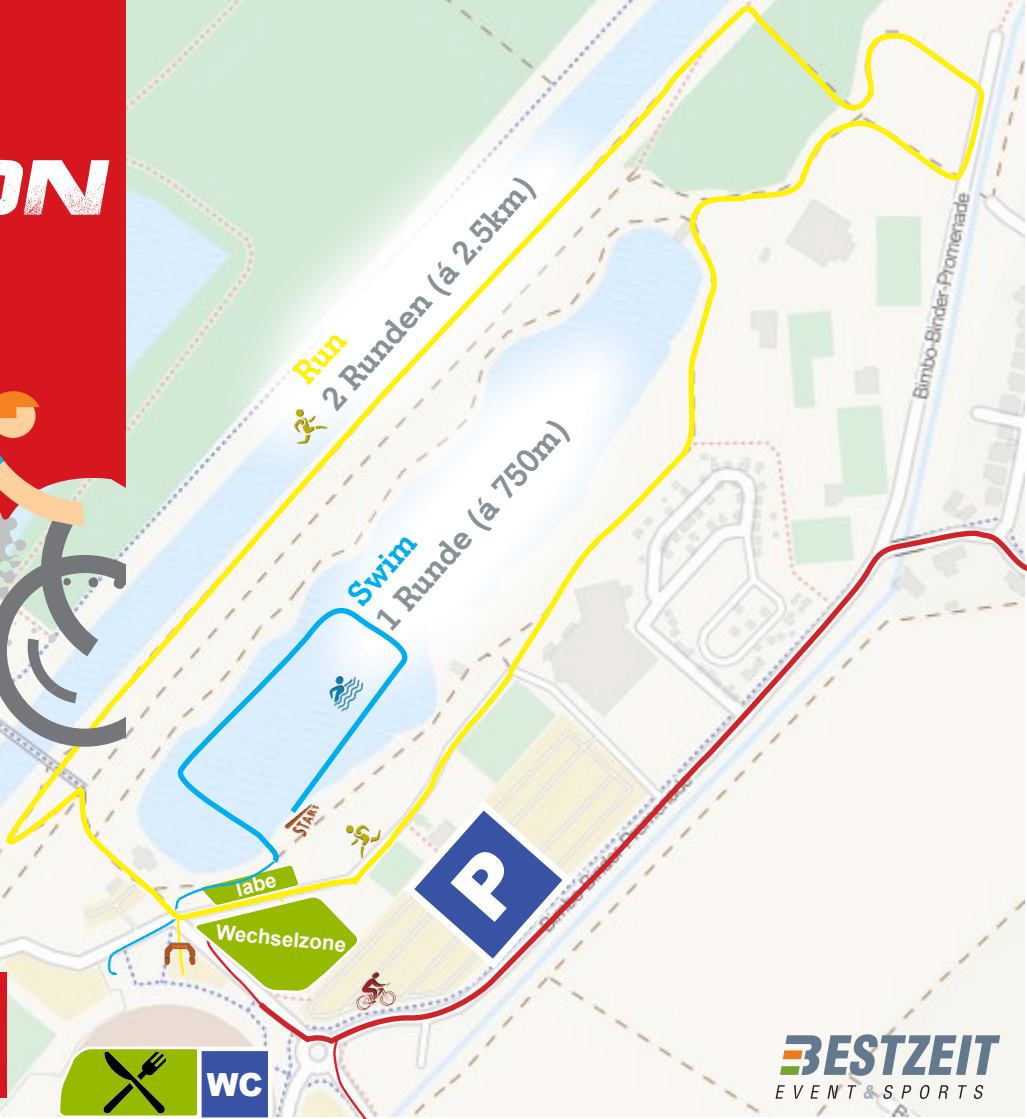

FITTEST CITY
**SPRINT
TRIATHLON**
ST. PÖLTEN

SPRINTDISTANZ

750m Swim • 20km Bike • 5km Run

WC